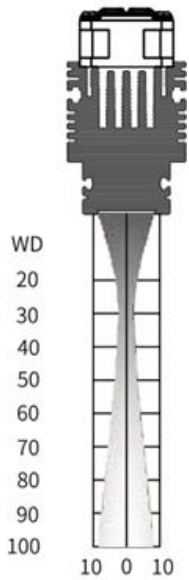

Technical drawing

Brightness 100%, working distance 50mm, actual value maybe varied