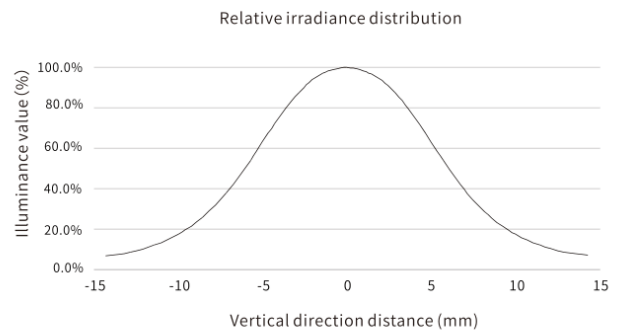

Brightness 100%, working distance 50mm, actual value maybe varied

The information provided in this documentation contains general descriptions and/or technical characteristics of the performance of the products contained herein. This documentation is not intended as a substituted for and is not to be used for determining suitability or reliability of these products for specific user applications. It is the duty of any such user or integrator to perform the appropriate and complete risk analysis, evaluation, and testing of the products with respect to the relevant specific application or use thereof. VA Imaging nor any of its affiliates or subsidiaries shall be responsible or liable for misuse of the information contained herein or incorrect information in this document.