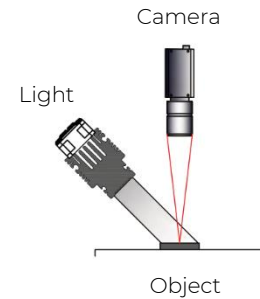

Line Light Standard 5 Series

V2.2

Applications

- Glass sheet inspection
- Conveyor belt sorting / grading

Standard power line light. High efficiency LEDs.

Technical specifications

Light color	White (W)	6300 – 7800K
Working Voltage	48Vdc	
Options	Diffusor	Standard (user removable)
Operating environment	Temperature	0~40 °C
	Humidity	20~85 %
Cooling Method	Fan Cooled	
Certification	CE / RoHS	
Accessories	VA1-CABLE-LN-4p-3m	3 meter power cable 4 pole
	VA1-CABLE-LN-4p-5m	5 meter power cable 4 pole
	VA1-CABLE-LN-6p-3m	3 meter power cable 6 pole
	VA1-CABLE-LN-6p-5m	5 meter power cable 6 pole
Compatible Power Supply (Dimmable/ Trigger)	VA1-PS4-CD1-600W-48V	Digital 1 Channel / 48V / Total 600W
	VA1-PS4-CD2-550W-48V	Digital 2 Channel / 48V / Total 550W / Max 280w per channel

Product table

Model	Power*	Cable Poles	Emitting Area A (mm)	Dimensions (mm)	Weight (gram)	Express Stock
VA-LLS5-100	29	4	100x25	120x50x88	700	No
VA-LLS5-200	58	4	200x25	220x50x88	1100	No
VA-LLS5-300	86	4	300x25	320x50x88	1500	No
VA-LLS5-400	115	4	400x25	420x50x88	1900	No
VA-LLS5-500	144	4	500x25	520x50x88	2300	No
VA-LLS5-600	173	4	600x25	620x50x88	2700	No
VA-LLS5-700	216	4	700x25	720x50x88	3100	No
VA-LLS5-800	230	4	800x25	820x50x88	3500	No
VA-LLS5-900	269	4	900x25	920x50x88	3900	No
VA-LLS5-1000	288	4	1000x25	1020x50x88	4300	No
VA-LLS5-1100	336	6	1100x25	1120x50x88	4700	No
VA-LLS5-1200	345	6	1200x25	1220x50x88	5100	No
VA-LLS5-1300	384	6	1300x25	1320x50x88	5500	No
VA-LLS5-1400	432	6	1400x25	1420x50x88	5900	No
VA-LLS5-1500	432	6	1500x25	1520x50x88	6300	No