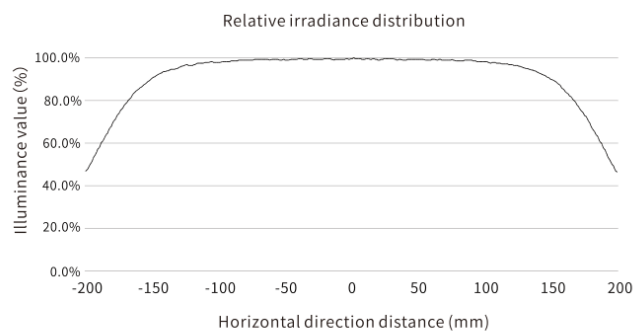

Technical drawing

Brightness 100%, working distance 50mm, actual value maybe varied