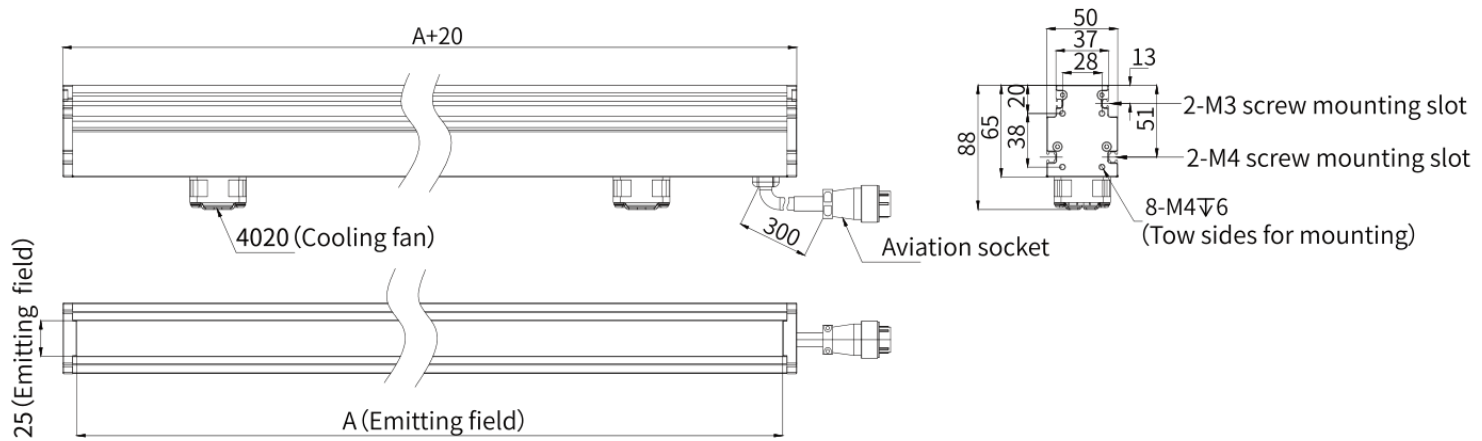

Technical drawing

Brightness 100%, working distance 50mm, actual value maybe varied