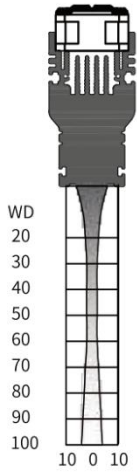

Line Light High Brightness 2 Series

V2.2

Applications

- Glass sheet inspection
- Conveyor belt sorting / grading

High brightness line light. High efficiency LEDs.

Technical specifications

Light color	White (W)	6300 – 7800K
Working Voltage	48Vdc	
Options	Diffusor	Standard (user removable)
Operating environment	Temperature	0~40 °C
	Humidity	20~85 %
Cooling Method	Fan Cooled	
Certification	CE / RoHS	
Accessories	VA-CABLE-LN-4p-3m	3 meter power cable 4 pole
	VA-CABLE-LN-4p-5m	5 meter power cable 4 pole
	VA-CABLE-LN-6p-3m	3 meter power cable 6 pole
	VA-CABLE-LN-6p-5m	5 meter power cable 6 pole
Compatible Power Supply (Dimmable/ Trigger)	VA-PS4-CD1-600W-48V	Digital 1 Channel / 48V / Total 600W
	VA-PS4-CD2-550W-48V	Digital 2 Channel / 48V / Total 550W / Max 280w per channel

Product table

Model	Power*	Cable Poles	Emitting Area A (mm)	Dimensions (mm)	Weight (gram)	Express Stock
VA-LLHB2-100	52	4	100x25	110x50x98	500	No
VA-LLHB2-200	105	4	200x25	210x50x98	800	No
VA-LLHB2-300	158	4	300x25	310x50x98	1100	No
VA-LLHB2-400	210	4	400x25	410x50x98	1400	No
VA-LLHB2-500	264	4	500x25	510x50x98	1700	No
VA-LLHB2-600	316	6	600x25	610x50x98	2000	No
VA-LLHB2-700	370	6	700x25	710x50x98	3300	No
VA-LLHB2-800	410	6	800x25	810x50x98	3700	No
VA-LLHB2-900	450	6	900x25	910x50x98	4200	No
VA-LLHB2-1000	490	6	1000x25	1010x50x98	4600	No
VA-LLHB2-1100	530	6	1100x25	1110x50x98	5100	No
VA-LLHB2-1200	570	6	1200x25	1210x50x98	5500	No
VA-LLHB2-1300	650	6	1300x25	1310x50x98	6000	No
VA-LLHB2-1400	700	6	1400x25	1410x50x98	6400	No
VA-LLHB2-1500	750	6	1500x25	1510x50x98	6900	No

*Tolerance +/- 10%, Maximum output maybe limited by power supply.

Technical drawing

VA-LLHB2-100 / VA-LLHB2-600

VA-LLHB2-700 / VA-LLHB2-1500

Transverse light intensity curve

Brightness 100%, working distance 50mm, actual value maybe varied