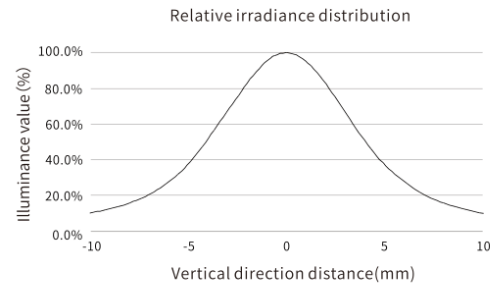

*Tolerance +/- 10%, Maximum output maybe limited by power supply.

Technical drawing

VA-LLHB2-100 / VA-LLHB2-600

VA-LLHB2-700 / VA-LLHB2-1500

Transverse light intensity curve

Brightness 100%, working distance 50mm, actual value maybe varied

Longitudinal light intensity curve

Brightness 100%, working distance 50mm, actual value maybe varied

Product number

VA – LLHB2	-	Emitting Surface	-	Color
		100		W
		200		
		300		
		400		
		500		
		600		
			