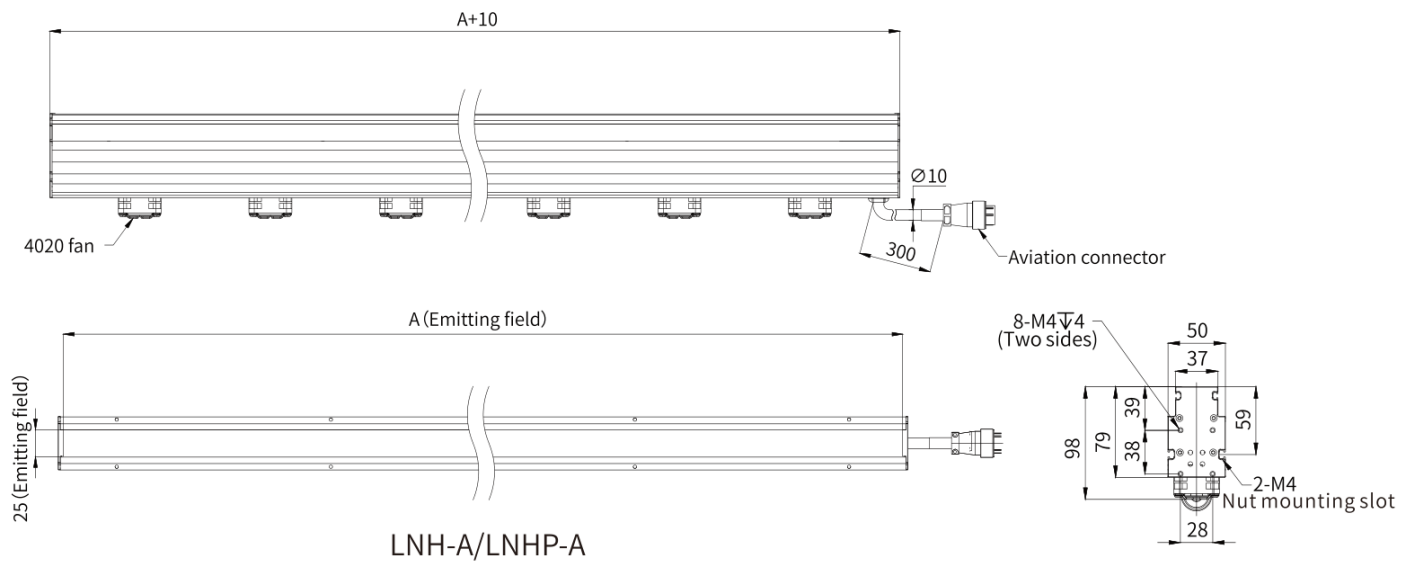

Line Light High Brightness 2 Series

V2.2

Applications

- Glass sheet inspection
- Conveyor belt sorting / grading

High brightness line light. High efficiency LEDs.

Technical specifications

Light color	White (W)	6300 – 7800K
Working Voltage	48Vdc	
Options	Diffusor	Standard (user removable)
Operating environment	Temperature	0~40 °C
	Humidity	20~85 %
Cooling Method	Fan Cooled	
Certification	CE / RoHS	
Accessories	VA-CABLE-LN-4p-3m	3 meter power cable 4 pole
	VA-CABLE-LN-4p-5m	5 meter power cable 4 pole
	VA-CABLE-LN-6p-3m	3 meter power cable 6 pole
	VA-CABLE-LN-6p-5m	5 meter power cable 6 pole
Compatible Power Supply (Dimmable/ Trigger)	VA-PS4-CD1-600W-48V	Digital 1 Channel / 48V / Total 600W
	VA-PS4-CD2-550W-48V	Digital 2 Channel / 48V / Total 550W / Max 280w per channel

Product table

Model	Power*	Cable Poles	Emitting Area A (mm)	Dimensions (mm)	Weight (gram)	Express Stock
VA-LLHB2-100	52	4	100x25	110x50x98	500	No
VA-LLHB2-200	105	4	200x25	210x50x98	800	No
VA-LLHB2-300	158	4	300x25	310x50x98	1100	No
VA-LLHB2-400	210	4	400x25	410x50x98	1400	No
VA-LLHB2-500	264	4	500x25	510x50x98	1700	No
VA-LLHB2-600	316	6	600x25	610x50x98	2000	No
VA-LLHB2-700	370	6	700x25	710x50x98	3300	No
VA-LLHB2-800	410	6	800x25	810x50x98	3700	No
VA-LLHB2-900	450	6	900x25	910x50x98	4200	No
VA-LLHB2-1000	490	6	1000x25	1010x50x98	4600	No
VA-LLHB2-1100	530	6	1100x25	1110x50x98	5100	No
VA-LLHB2-1200	570	6	1200x25	1210x50x98	5500	No
VA-LLHB2-1300	650	6	1300x25	1310x50x98	6000	No
VA-LLHB2-1400	700	6	1400x25	1410x50x98	6400	No
VA-LLHB2-1500	750	6	1500x25	1510x50x98	6900	No

*Tolerance +/- 10%, Maximum output maybe limited by power supply.

Technical drawing

VA-LLHB2-100 / VA-LLHB2-600

VA-LLHB2-700 / VA-LLHB2-1500

Transverse light intensity curve

Brightness 100%, working distance 50mm, actual value maybe varied