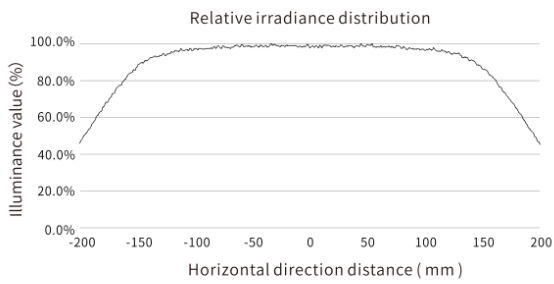

*Tolerance +/- 10%, Maximum output maybe limited by power supply.

Technical drawing

VA-LLHB2-100 / VA-LLHB2-600

VA-LLHB2-700 / VA-LLHB2-1500

Transverse light intensity curve

Brightness 100%, working distance 50mm, actual value maybe varied

Longitudinal light intensity curve

Brightness 100%, working distance 50mm, actual value maybe varied

Product number

VA – LLHB2	-	Emitting Surface	-	Color
		100		W
		200		
		300		
		400		
		500		
		600		
			