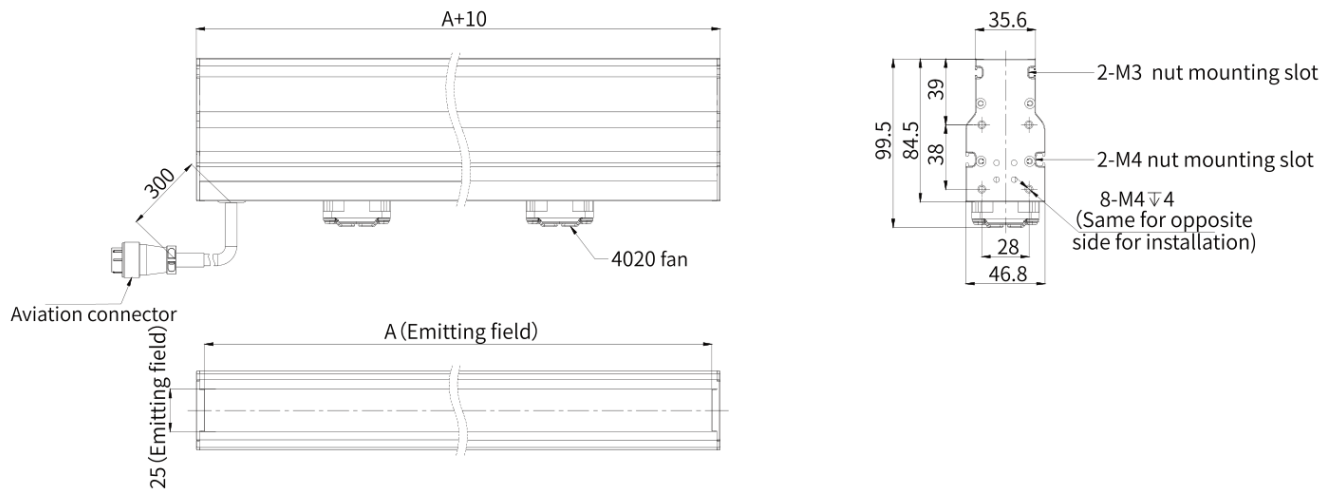

Line Light High Brightness 2 Series

V2.2

Applications

- Glass sheet inspection
- Conveyor belt sorting / grading

High brightness line light. High efficiency LEDs.

Technical specifications

Light color	White (W)	6300 – 7800K
Working Voltage	48Vdc	
Options	Diffusor	Standard (user removable)
Operating environment	Temperature	0~40 °C
	Humidity	20~85 %
Cooling Method	Fan Cooled	
Certification	CE / RoHS	
Accessories	VA-CABLE-LN-4p-3m	3 meter power cable 4 pole
	VA-CABLE-LN-4p-5m	5 meter power cable 4 pole
	VA-CABLE-LN-6p-3m	3 meter power cable 6 pole
	VA-CABLE-LN-6p-5m	5 meter power cable 6 pole
Compatible Power Supply (Dimmable/ Trigger)	VA-PS4-CD1-600W-48V	Digital 1 Channel / 48V / Total 600W
	VA-PS4-CD2-550W-48V	Digital 2 Channel / 48V / Total 550W / Max 280w per channel

Product table

Model	Power*	Cable Poles	Emitting Area A (mm)	Dimensions (mm)	Weight (gram)	Express Stock
VA-LLHB2-100	52	4	100x25	110x50x98	500	No
VA-LLHB2-200	105	4	200x25	210x50x98	800	No
VA-LLHB2-300	158	4	300x25	310x50x98	1100	No
VA-LLHB2-400	210	4	400x25	410x50x98	1400	No
VA-LLHB2-500	264	4	500x25	510x50x98	1700	No
VA-LLHB2-600	316	6	600x25	610x50x98	2000	No
VA-LLHB2-700	370	6	700x25	710x50x98	3300	No
VA-LLHB2-800	410	6	800x25	810x50x98	3700	No
VA-LLHB2-900	450	6	900x25	910x50x98	4200	No
VA-LLHB2-1000	490	6	1000x25	1010x50x98	4600	No
VA-LLHB2-1100	530	6	1100x25	1110x50x98	5100	No
VA-LLHB2-1200	570	6	1200x25	1210x50x98	5500	No
VA-LLHB2-1300	650	6	1300x25	1310x50x98	6000	No
VA-LLHB2-1400	700	6	1400x25	1410x50x98	6400	No
VA-LLHB2-1500	750	6	1500x25	1510x50x98	6900	No

*Tolerance +/- 10%, Maximum output maybe limited by power supply.

Technical drawing

VA-LLHB2-100 / VA-LLHB2-600

VA-LLHB2-700 / VA-LLHB2-1500

Transverse light intensity curve

Brightness 100%, working distance 50mm, actual value maybe varied