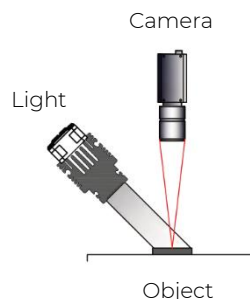

Line Light High Brightness 2 Series

V2.2

Applications

- Glass sheet inspection
- Conveyor belt sorting / grading

High brightness line light. High efficiency LEDs.

Technical specifications

Light color	White (W)	6300 – 7800K
Working Voltage	48Vdc	
Options	Diffusor	Standard (user removable)
Operating environment	Temperature	0~40 °C
	Humidity	20~85 %
Cooling Method	Fan Cooled	
Certification	CE / RoHS	
Accessories	VA-CABLE-LN-4p-3m	3 meter power cable 4 pole
	VA-CABLE-LN-4p-5m	5 meter power cable 4 pole
	VA-CABLE-LN-6p-3m	3 meter power cable 6 pole
	VA-CABLE-LN-6p-5m	5 meter power cable 6 pole
Compatible Power Supply (Dimmable/ Trigger)	VA-PS4-CD1-600W-48V	Digital 1 Channel / 48V / Total 600W
	VA-PS4-CD2-550W-48V	Digital 2 Channel / 48V / Total 550W / Max 280w per channel

Product table

Model	Power*	Cable Poles	Emitting Area A (mm)	Dimensions (mm)	Weight (gram)	Express Stock
VA-LLHB2-100	52	4	100x25	110x50x98	500	No
VA-LLHB2-200	105	4	200x25	210x50x98	800	No
VA-LLHB2-300	158	4	300x25	310x50x98	1100	No
VA-LLHB2-400	210	4	400x25	410x50x98	1400	No
VA-LLHB2-500	264	4	500x25	510x50x98	1700	No
VA-LLHB2-600	316	6	600x25	610x50x98	2000	No
VA-LLHB2-700	370	6	700x25	710x50x98	3300	No
VA-LLHB2-800	410	6	800x25	810x50x98	3700	No
VA-LLHB2-900	450	6	900x25	910x50x98	4200	No
VA-LLHB2-1000	490	6	1000x25	1010x50x98	4600	No
VA-LLHB2-1100	530	6	1100x25	1110x50x98	5100	No
VA-LLHB2-1200	570	6	1200x25	1210x50x98	5500	No
VA-LLHB2-1300	650	6	1300x25	1310x50x98	6000	No
VA-LLHB2-1400	700	6	1400x25	1410x50x98	6400	No
VA-LLHB2-1500	750	6	1500x25	1510x50x98	6900	No